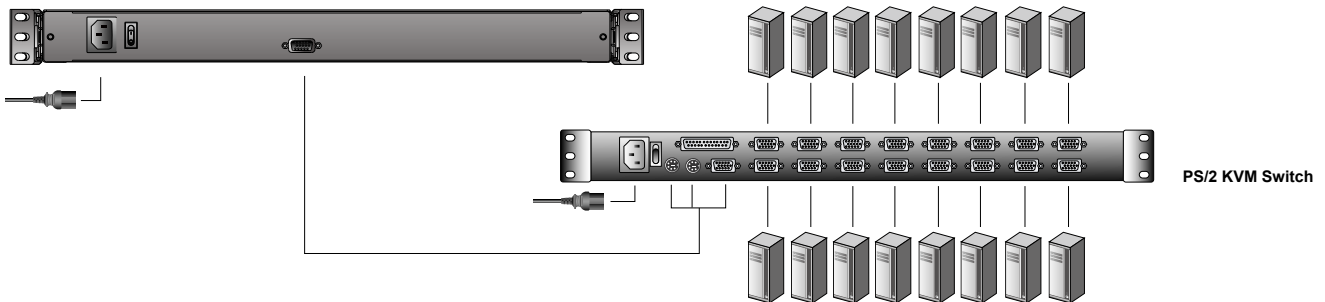

CL1000

Slideaway™ LCD Console

The CL1000 is a KVM console module that serves as the front-end for standard KVM switches. The CL1000 features an integrated 17" LCD panel, full keyboard, and touchpad in a 1U, rack-mountable, Slideaway™ housing. Users who already have a switch can take advantage of the space saving and efficiency benefits of the CL1000 LCD KVM console without the unnecessary expense of having to purchase a KVM switch .

Rack Mount Kit	Depth (cm)
Long(Optional)	68 - 100
Short (Standard)	42 - 72

Easy Installation Rack Mount Kit	Depth (cm)
Long(Optional)	68 - 105
Short(Optional)	42 - 70

Setup

Features

- Integrated KVM console with 17" LCD monitor – in a Slideaway™ housing
- LCD module rotates up to 115 degrees for a more comfortable viewing angle
- Slideaway™ housing is less than 1U – with top and bottom clearance for smooth operation in a 1U high system rack
- Compatible with most PS/2 KVM Switches
- Internal power built in
- Adjustable depth to fit within a rack
- High video resolution:
Up to 1280 x 1024 @75Hz
Supports DDC, DDC2, DDC2B
- DDC emulation – VGA settings of every connected computer are automatically adjusted for optimal output to the LCD monitor
- Keyboard Language support: English(US); English(UK); German; German(Swiss); French; Spanish; Traditional Chinese; Japanese; Korean; Swedish; Italian; Russian; Hungarian
- Improved design – single person installation (optional)