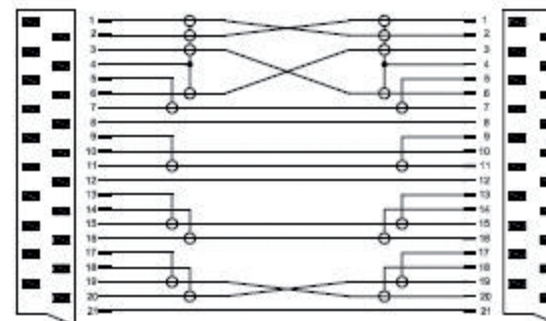

Structure Of Cable

Wiring Diagram

**FEATURES**

- 1. Gold-plated plugs
- 2. Zn alloy shinning Chromium-plated housings
- 3. ROHS compliant.

**ELECTRICAL SPECIFICATION:**

- 1. Withstanding voltage: 500VDC 1MIN
- 2. Insulation Resistance: 50Mohm 500VDC

					DES.		MTL.		MDL.	
5		screw, black	4PCS		CHK.		TRL.		PDT.	SCART to SCART PLUG CABLE(METAL SHELL with PET mesh )
4		Nylon sleeve	1PCS	PET	APPR.		QTY.	VER.	TIT.	
3		cable	1PCS	JACKET silver				SCL.	Title.	
2		24k gold plated pln	2PCS					A-1		
1		Black Chrome-plated metal shell	2SET							
ITEM.	DWG NO.	DESCRIPTIONS & SPECIFICATIONS	QTY.	REMARK	Unit: MM		Page 1	Pages 1	Drw. NO.	