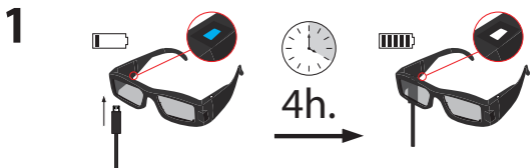

BGD0001 Universal Active Shutter 3D Glasses

BANDRIDGE®

LED	TV
	LG
	SONY
	SAMSUNG

BGD0001 Universal Active Shutter 3D Glasses

4

LED	TV		
	↑↓	2 sec.	LG
	↑↓	2 sec.	SONY
	↑↓	2 sec.	SAMSUNG

5

6

?! -1

LED	TV
	LG
	SONY
	SAMSUNG

?! -2

BATT

?! -3

?! -4

BGD0001 Universal Active Shutter 3D Glasses