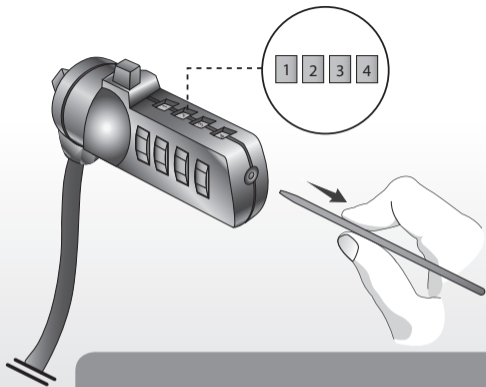

Quick Installation Guide

PA213

Cable Combination lock

1x

1x

Please visit our website for CE declaration: www.sweex.com

SWEEX.COM