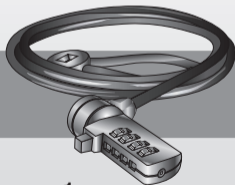

Quick Installation Guide

PA213

Cable Combination lock

1x

1x

Please visit our website for CE declaration: www.sweex.com

SWEEX.COM