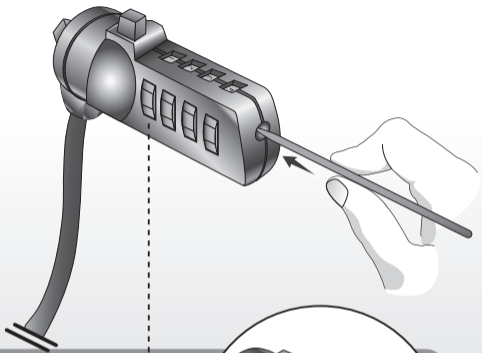

Quick Installation Guide

PA213

Cable Combination lock

1x

1x

Please visit our website for CE declaration: www.sweex.com

SWEEX.COM