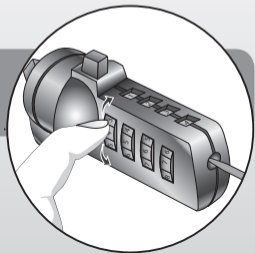

Quick Installation Guide

PA213

Cable Combination lock

1x

1x

Please visit our website for CE declaration: www.sweex.com

SWEEX.COM