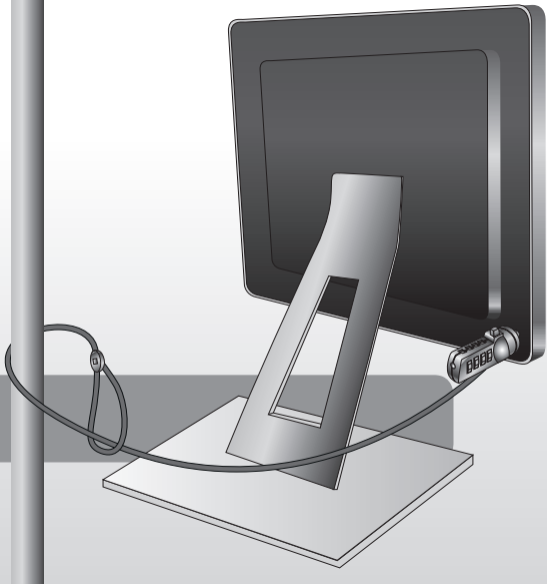

Quick Installation Guide

PA213

Cable Combination lock

1x

1x

Please visit our website for CE declaration: www.sweex.com

SWEEX.COM