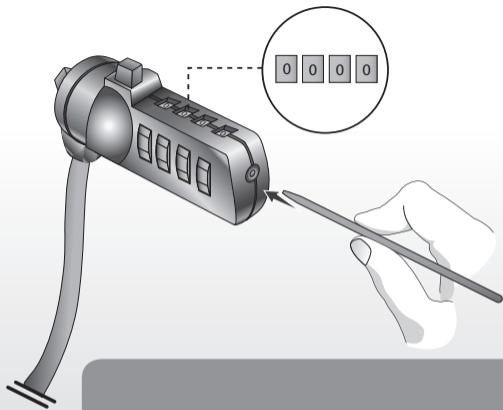

Quick Installation Guide

PA213

Cable Combination lock

1x

1x

Please visit our website for CE declaration: www.sweex.com

SWEEX.COM