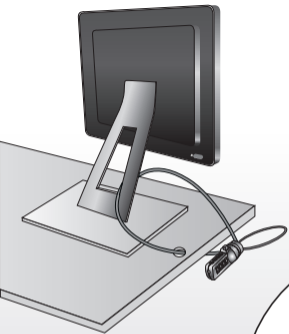

Quick Installation Guide

PA213

Cable Combination lock

1x

1x

Please visit our website for CE declaration: www.sweex.com

SWEEX.COM