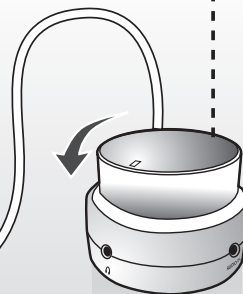

1x

1x

Connecting Satellites

Connecting Volume Control

Volume control

Sound completely off: turn to "click"

Bass Volume Control

Power On/Off Button

Connecting to computer or game console

Connecting to power socket

1.  Before power On, turn volume completely off

2.

3.  Finally put power to On

Fully Connected

Please visit our website for CE declaration: sweex.com