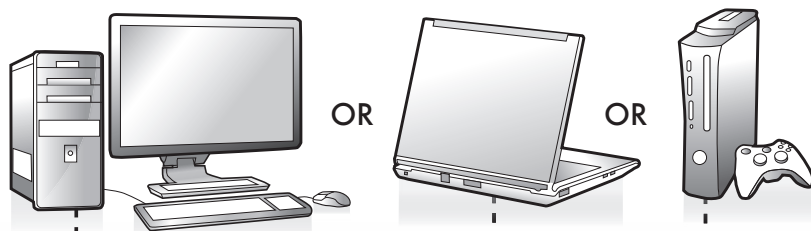

1x

1x

Connecting Satellites

Connecting Volume Control

Volume control

Sound completely off: turn to "click"

Bass Volume Control

Power On/Off Button

Connecting to computer or game console

Connecting to power socket

1.  Before power On, turn volume completely off

2.

3.  Finally put power to On

Fully Connected

Please visit our website for CE declaration: sweex.com