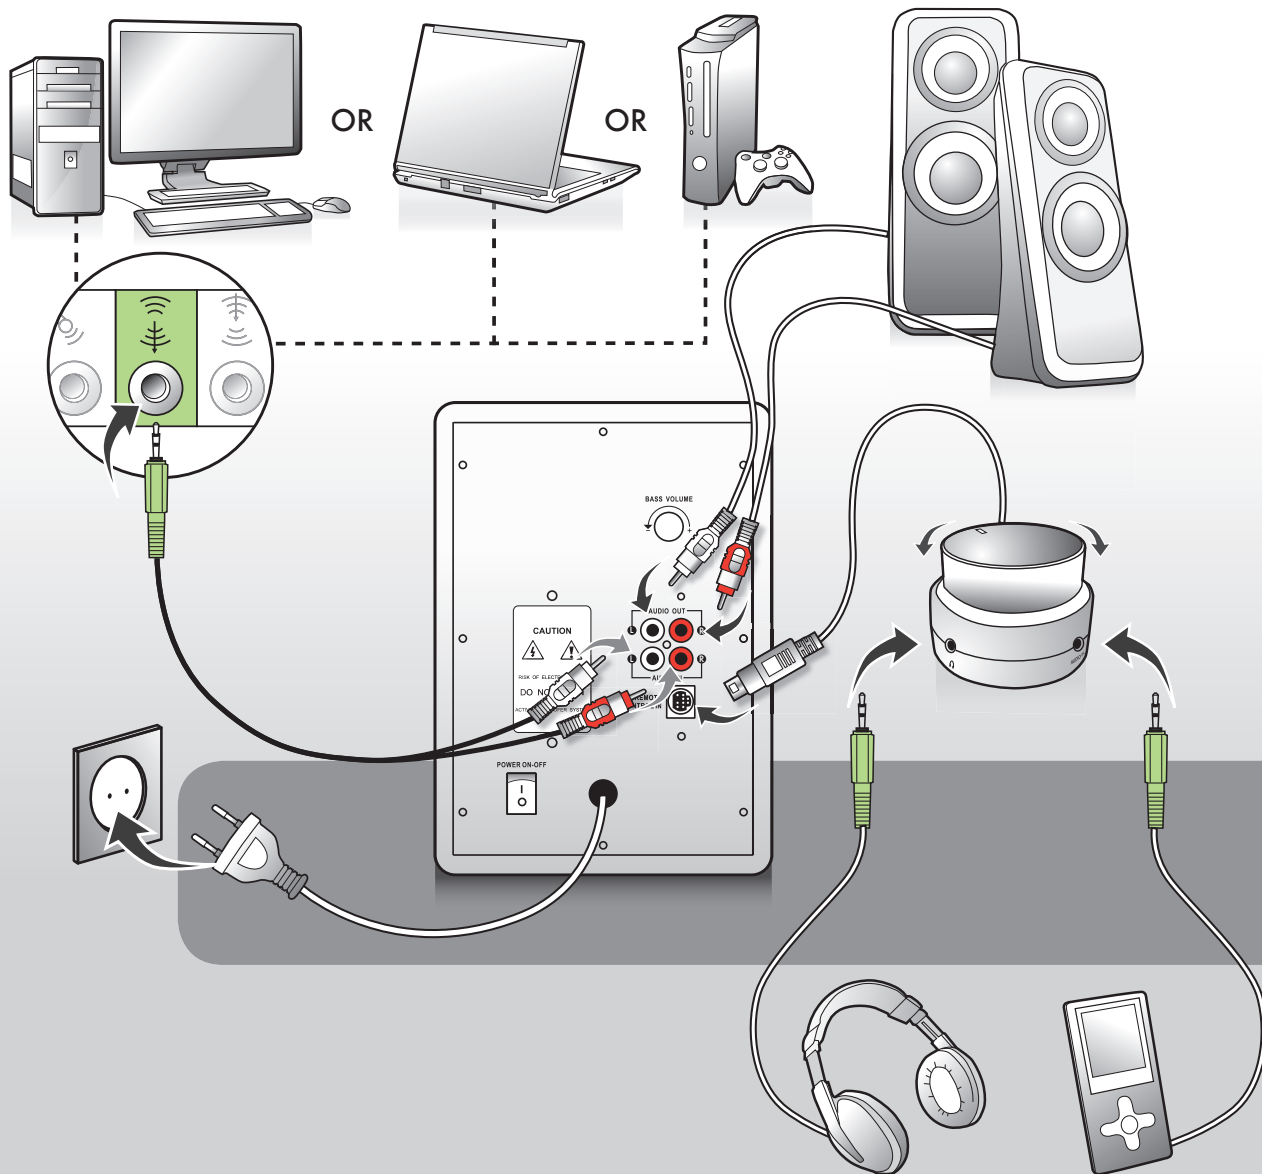

1x

1x

Connecting Satellites

Connecting Volume Control

Volume control

Sound completely off: turn to "click"

Bass Volume Control

Power On/Off Button

Connecting to computer or game console

Connecting to power socket

1.  Before power On, turn volume completely off

2.

3.  Finally put power to On

Fully Connected

Please visit our website for CE declaration: sweex.com