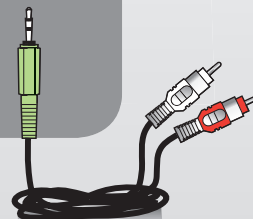

SP310
SP311
SP313

ARENA
2.1 Speaker System

Package contents

1x

1x

1x

1x

1x

1x

1x

Connecting Satellites

Connecting Volume Control

Volume control

Sound completely off: turn to "click"

Bass Volume Control

Power On/Off Button

Connecting to computer or game console

Connecting to power socket

1.  Before power On, turn volume completely off

2.

3.  Finally put power to On

Fully Connected

Please visit our website for CE declaration: sweex.com