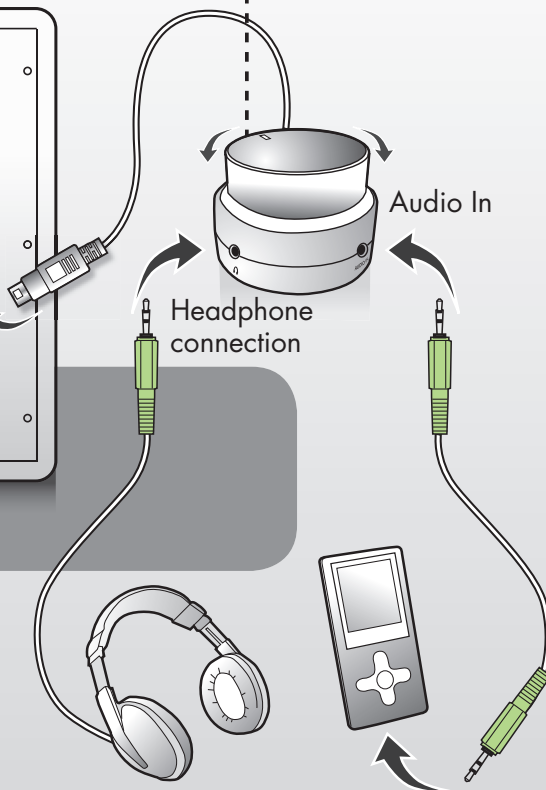

1x

1x

Connecting Satellites

Connecting Volume Control

Volume control

Sound completely off: turn to "click"

Bass Volume Control

Power On/Off Button

Connecting to computer or game console

Connecting to power socket

1.  Before power On, turn volume completely off

2.

3.  Finally put power to On

Fully Connected

Please visit our website for CE declaration: sweex.com