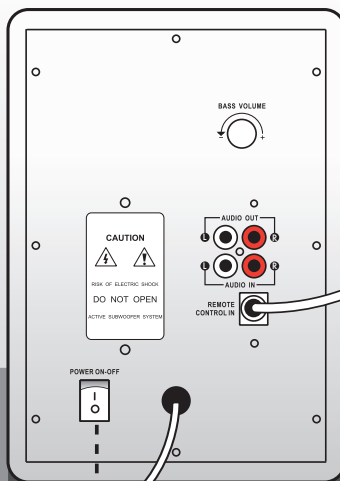

1x

1x

Connecting Satellites

Connecting Volume Control

Volume control

Sound completely off: turn to "click"

Bass Volume Control

Power On/Off Button

Connecting to computer or game console

Connecting to power socket

1.  Before power On, turn volume completely off

2.

3.  Finally put power to On

Fully Connected

Please visit our website for CE declaration: sweex.com