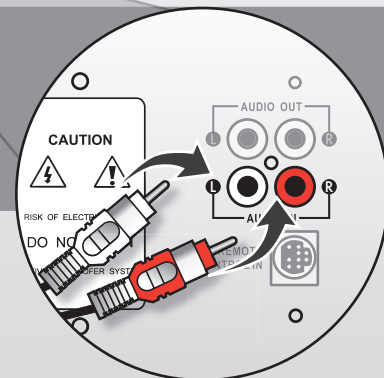

1x

1x

Connecting Satellites

Connecting Volume Control

Volume control

Sound completely off: turn to "click"

Bass Volume Control

Power On/Off Button

Connecting to computer or game console

Connecting to power socket

1.  Before power On, turn volume completely off

2.

3.  Finally put power to On

Fully Connected

Please visit our website for CE declaration: sweex.com