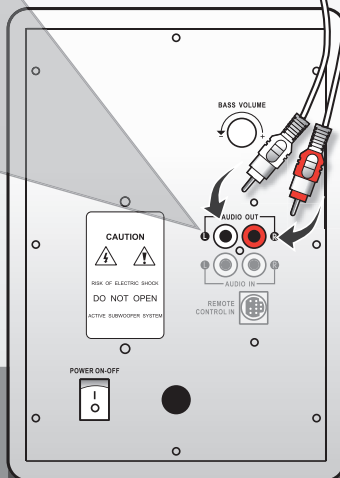

1x

1x

Connecting Satellites

Connecting Volume Control

Volume control

Sound completely off: turn to "click"

Bass Volume Control

Power On/Off Button

Connecting to computer or game console

Connecting to power socket

1.  Before power On, turn volume completely off

2.

3.  Finally put power to On

Fully Connected

Please visit our website for CE declaration: sweex.com