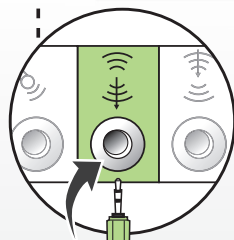

1x

1x

Connecting Satellites

Connecting Volume Control

Volume control

Sound completely off: turn to "click"

Bass Volume Control

Power On/Off Button

Connecting to computer or game console

Connecting to power socket

1.  Before power On, turn volume completely off

2.

3.  Finally put power to On

Fully Connected

Please visit our website for CE declaration: sweex.com