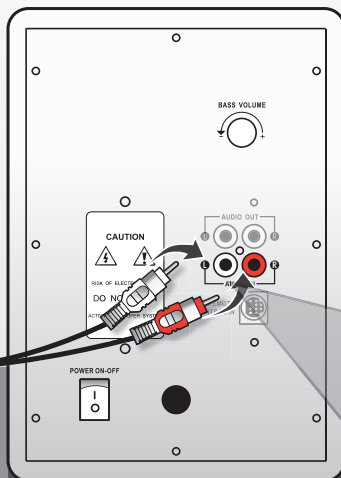

1x

1x

Connecting Satellites

Connecting Volume Control

Volume control

Sound completely off: turn to "click"

Bass Volume Control

Power On/Off Button

Connecting to computer or game console

Connecting to power socket

1.  Before power On, turn volume completely off

2.

3.  Finally put power to On

Fully Connected

Please visit our website for CE declaration: sweex.com