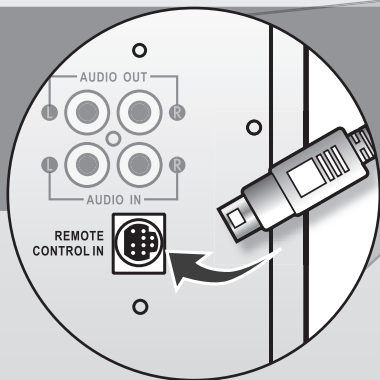

1x

1x

Connecting Satellites

Connecting Volume Control

Volume control

Sound completely off: turn to "click"

Bass Volume Control

Power On/Off Button

Connecting to computer or game console

Connecting to power socket

1.  Before power On, turn volume completely off

2.

3.  Finally put power to On

Fully Connected

Please visit our website for CE declaration: sweex.com