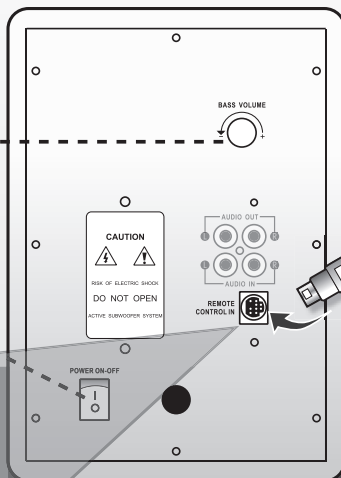

1x

1x

Connecting Satellites

Connecting Volume Control

Volume control

Sound completely off: turn to "click"

Bass Volume Control

Power On/Off Button

Connecting to computer or game console

Connecting to power socket

1.  Before power On, turn volume completely off

2.

3.  Finally put power to On

Fully Connected

Please visit our website for CE declaration: sweex.com