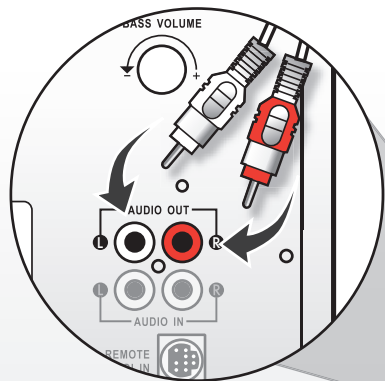

1x

1x

Connecting Satellites

Connecting Volume Control

Volume control

Sound completely off: turn to "click"

Bass Volume Control

Power On/Off Button

Connecting to computer or game console

Connecting to power socket

1.  Before power On, turn volume completely off

2.

3.  Finally put power to On

Fully Connected

Please visit our website for CE declaration: sweex.com