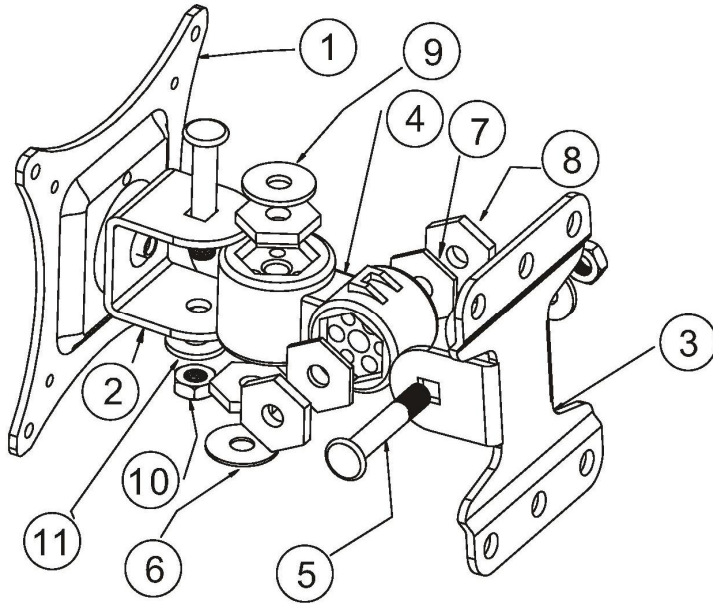

KÄYTTÖOHJE

BRUKSANVISNING

NÁVOD K POUŽITÍ

Warning:
 Correct assembly is essential.
 The wall should be of solid wood, brick work or concrete.
 Please purchase the right type of screws from the standard hardware stores.

A	A.SCREW	4	M4X12
B	B.DRY WALL SCREW	4	M6x29
C	C.DRY WALL WASHER	2	
D	D.SCREW DRIVER	1	
11	WASHER	2	∅20x∅8x2
10	FASTEN NUT	2	M8
9	COPPER WASHER	1	∅24x∅8x2
8	WASHER	4	∅8x2.5
7	WASHER	2	∅8x2
6	COPPER WASHER	1	∅24x∅8x1
5	SCREW	2	M8x46
4	PLASTIC JOINT ARM	1	
3	WALL PLATE	1	110x98x3
2	U TYPE JOINT ARM	1	44x39x3
1	FRONT PLATE	1	115x115x3
NO .	PART NAME	QTY	MEAS