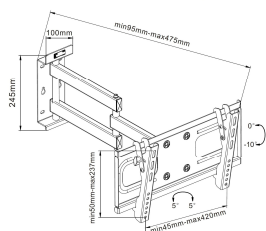

TVS-HQ-FSB10B