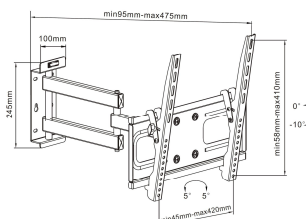

TVS-HQ-FSB11B

MANUAL

ANLEITUNG

MODE D'EMPLOI

GEBRUIKSAANWIJZING

MANUALE

MANUAL DE USO

HASZNÁLATI ÚTMUTATÓ

KÄYTTÖOHJE

BRUKSANVISNING

NÁVOD K POUŽITÍ