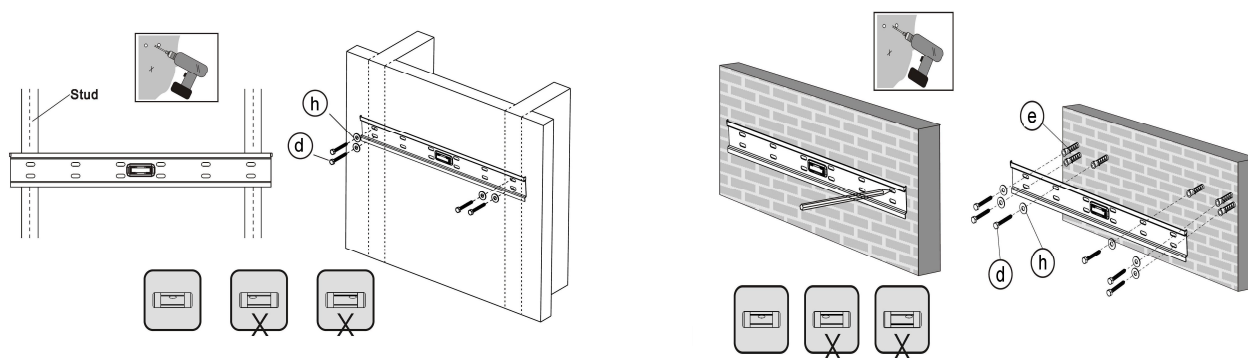

(a)		x1	(b)		x2	(c)		x4	(d)		x6
(e)		x6	(f)		x1	(g)		x4			
(h)		x6	(i)		x4	(j)		x4	(k)		x4
(m)		x4	(n)		x4						

Step 1