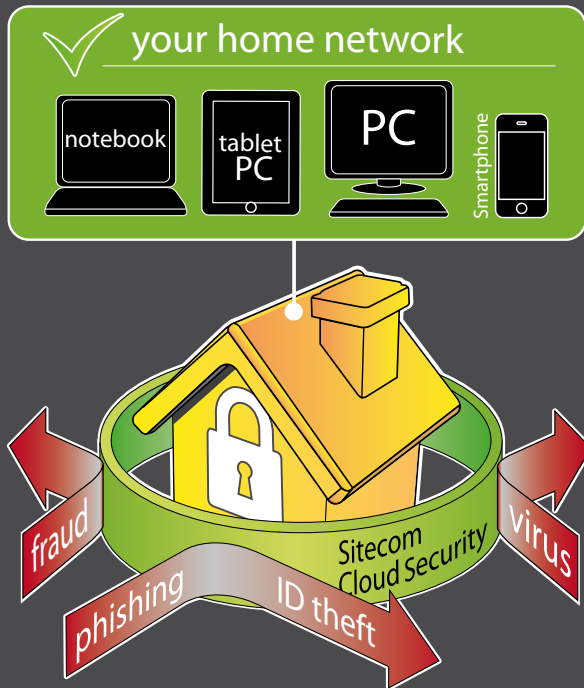

## Sitecom Cloud Security

protect your home network against cybercrime while browsing!

Antivirus software alone is not safe enough

Benefit from additional built-in security in this router

Activate in just one click; your network and devices are better secured than ever before!

### Secure router with Sitecom Cloud Security

### Unsecure router without Sitecom Cloud Security

- Safe web browsing experience
- Built-in security inside the router
- Centralized protection layer against phishing/ID theft, fraud, unwanted advertisements and additional protection against viruses
- Protect your computer (desktop PC and notebook) and all other devices connected to your network such as your iPad/iPod, Smartphone, Game Console, Media Player, Connected TV and Blu-Ray player
- Activate your free 6 months subscription in just one click. The free subscription will not be extended automatically
- Can be disabled after activation at any time
- No need to install updates
- Sitecom Cloud Security works as additional security, but it does not replace the antivirus software on your computer