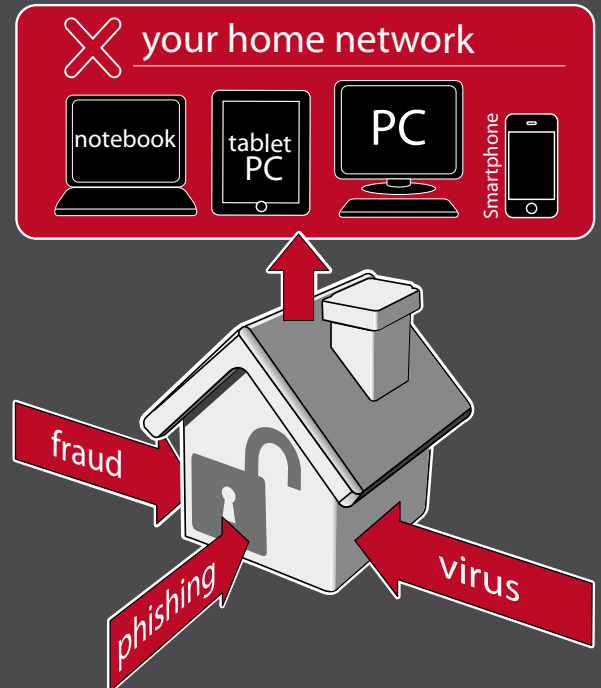

## Sitecom Cloud Security

protect your home network against cybercrime while browsing!

Antivirus software alone is not safe enough

Benefit from additional built-in security in this router

Activate in just one click; your network and devices are better secured than ever before!

### Secure router with Sitecom Cloud Security

### Unsecure router without Sitecom Cloud Security

- Safe web browsing experience
- Built-in security inside the router
- Centralized protection layer against phishing/ID theft, fraud, unwanted advertisements and additional protection against viruses
- Protect your computer (desktop PC and notebook) and all other devices connected to your network such as your iPad/iPod, Smartphone, Game Console, Media Player, Connected TV and Blu-Ray player
- Activate your free 6 months subscription in just one click. The free subscription will not be extended automatically
- Can be disabled after activation at any time
- No need to install updates
- Sitecom Cloud Security works as additional security, but it does not replace the antivirus software on your computer