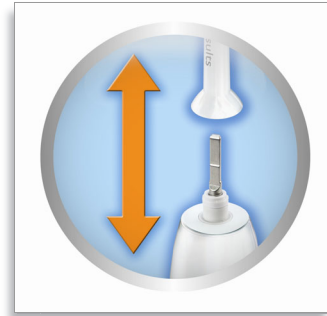

optimal hygiene

Technical specifications

- Operating time: For optimal results, a new brush head is recommended every three months.

HX6052/05

Highlights

Snap-on brush head

Easy brush head placement and handle cleaning

Reminder bristles

Reminder bristles let you know when to replace the brush head. After three months of normal use bristles exhibit fatigue, and brush heads are less effective. Replace your brush head every 3 months.

Gently removes plaque

Gently removes plaque for an absolute clean and smooth feel.

Innovative new brush head

Innovative new brush head profile delivers a gentle experience while brushing sensitive teeth and gums.