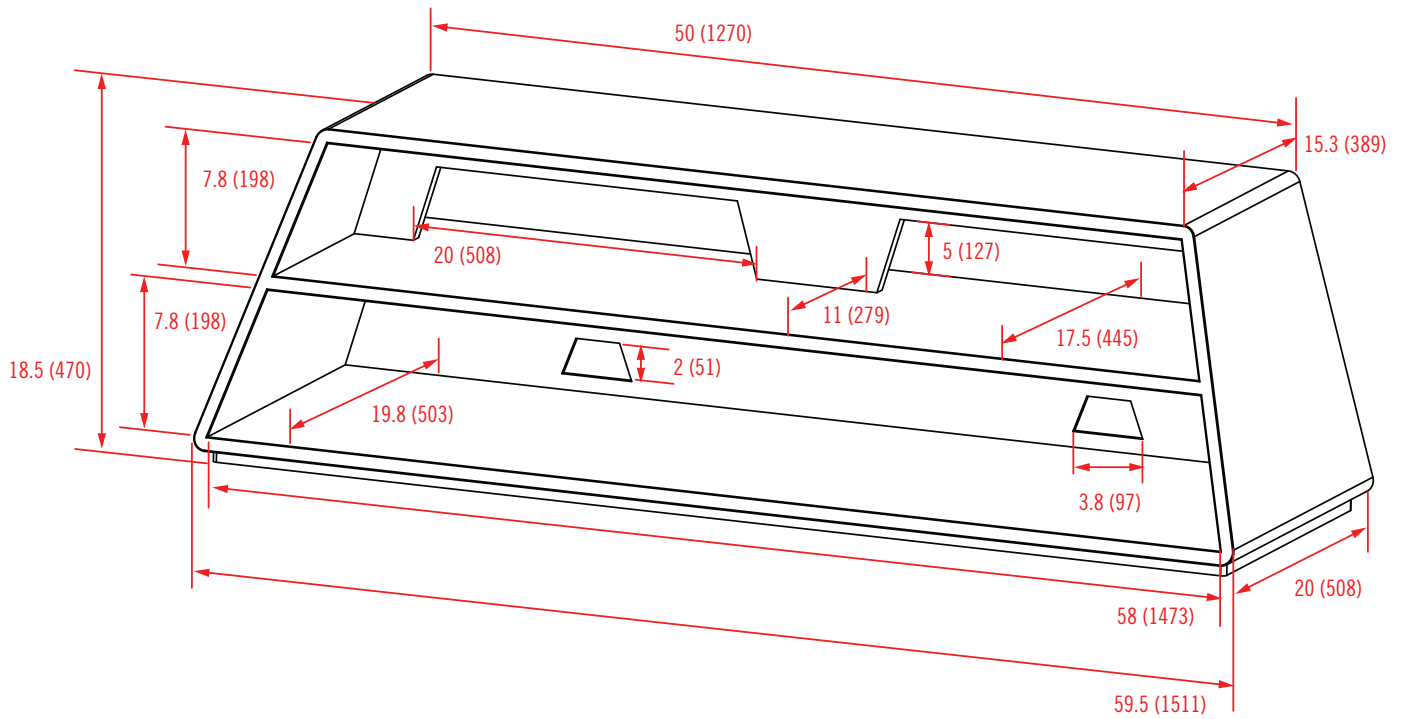

SPECIFICATIONS

- Accommodates up to 55" flat panels and 50" DLPs
- Top shelf supports up to 150 lbs (68 kg)
- Component shelf supports up to 40 lbs (18.1 kg)
- Available in High Gloss Black with black interior and High Gloss White with black interior
- Top: 18.5"h x 50"w x 15.3"d (1270mm x 470mm x 389mm)
- Bottom: 18.5"h x 59.5"w x 20"d (1511mm x 470mm x 508mm)

	Color	Stock Code	Packaging UPC
Americas	HGB/B	1004217-1	728901022296
International	HGB/B	1004217INT-1	728901022296
Americas	HGW/B	1004218-1	728901022302
International	HGW/B	1004218INT-1	728901022302

	Dimensions WxDxH inches (mm)	Wt lbs (kg)
Product Box	64 x 24.4 x 7.1 (1625x620x180)	76.1 (34.5)

Prism 50

inches (mm)